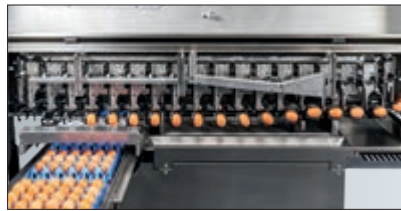

thing from one single source, we now provide BigPacker, a high-quality farm packer with many great advantages. These include a high net efficiency as well as very smooth handling of the eggs. BigPacker is available in three sizes. We also offer an automatic tray stacker as an option.

Let our advisers and the Moba experts, who will be responsible for commissioning and service, inform you about all advantages of BigPacker.

Continuous egg flow: the eggs reach the farm packer on wide rollers without egg-to-egg contact, thus ensuring safe transport

The dropset gently places the eggs in the trays

A clever technology guarantees that the eggs are aligned in the same way before they enter the carousel

Horizontal carousel system for optimal egg transport and reliable printing

Preliminary cuts for installation of a continuous inkjet printer

Capacity	BigPacker 40	BigPacker 55	BigPacker 70
Cases per hour	40	55	70
Eggs per hour	15 000	20 000	25 000

The advantages at a glance

- ✓ high net efficiency: no waiting for the sixth egg to complete a row of the tray;
- ✓ the thought-out technology can be operated by just one person;
- ✓ gentle handling of the eggs all the way to the tray;
- ✓ use of high-quality materials, such as stainless steel and industrial plastics;
- ✓ simple control and management system;
- ✓ easy access to areas that need to be cleaned or maintained;
- ✓ uniform and compact size (4327 x 2502 mm) with curve to the left or to the right, straight or with 180° curve;
- ✓ worldwide service network;
- ✓ long service life.