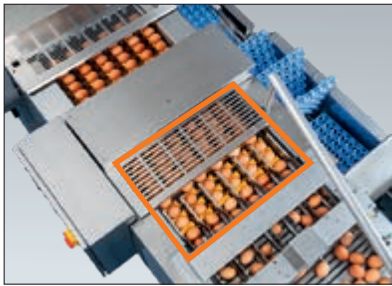

NEW!

Big Dutchman®

BigPacker

The professional farm packer
– efficient, easy to maintain and gentle on the eggs –

BigPacker – professional egg collection every step of the way

By adding a farm packer to the product range, Big Dutchman has completed its portfolio for professional egg collection in cooperation with Moba, the world's leading manufacturer of egg grading and packing equipment. To be able to offer our customers every-

thing from one single source, we now provide BigPacker, a high-quality farm packer with many great advantages. These include a high net efficiency as well as very smooth handling of the eggs. BigPacker is available in three sizes. We also offer an automatic tray stacker as an option.

Let our advisers and the Moba experts, who will be responsible for commissioning and service, inform you about all advantages of BigPacker.

Continuous egg flow: the eggs reach the farm packer on wide rollers without egg-to-egg contact, thus ensuring safe transport

The dropset gently places the eggs in the trays

A clever technology guarantees that the eggs are aligned in the same way before they enter the carousel

Horizontal carousel system for optimal egg transport and reliable printing